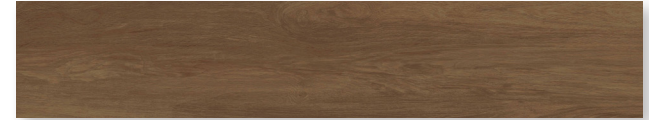

METROWOOD

COLLECTION

MALINE TILE
ELEVATE YOUR SHOWROOM

malinetile.com

METROWOOD

Stock Sizes

8"x48"

Colors

Dark Greige

Dark Grey

Dark Oak

Grey

Light Oak

Mink

Dark Greige | 8"x48"

Dark Grey | 8"x48"

Mink | 8"x48"

METROWOOD

Technical Characteristics

Material	Finish	Thickness	Application	Frost Resistance	DCOF	Rectified	Water Absorption
Glazed Porcelain	Matte	10mm	Interior/ Exterior	Yes	≥0.42	Yes	≤0.5%