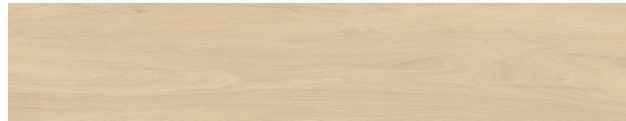

Dark Greige

Dark Grey

Dark Oak

Grey

Light Oak

Mink

Dark Greige | 8"x48"

Dark Grey | 8"x48"

Mink | 8"x48"

METROWOOD

Technical Characteristics

Material	Finish	Thickness	Application	Frost Resistance	DCOF	Rectified	Water Absorption
Glazed Porcelain	Matte	10mm	Interior/ Exterior	Yes	≥0.42	Yes	≤0.5%