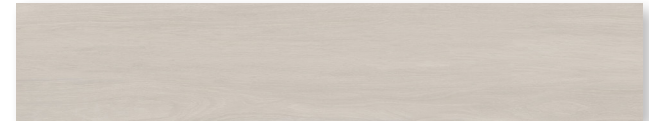

Dark Greige

Dark Grey

Dark Oak

Grey

Light Oak

Mink

Dark Greige | 8"x48"

Dark Grey | 8"x48"

Mink | 8"x48"

METROWOOD

Technical Characteristics

Material	Finish	Thickness	Application	Frost Resistance	DCOF	Rectified	Water Absorption
Glazed Porcelain	Matte	10mm	Interior/ Exterior	Yes	≥0.42	Yes	≤0.5%